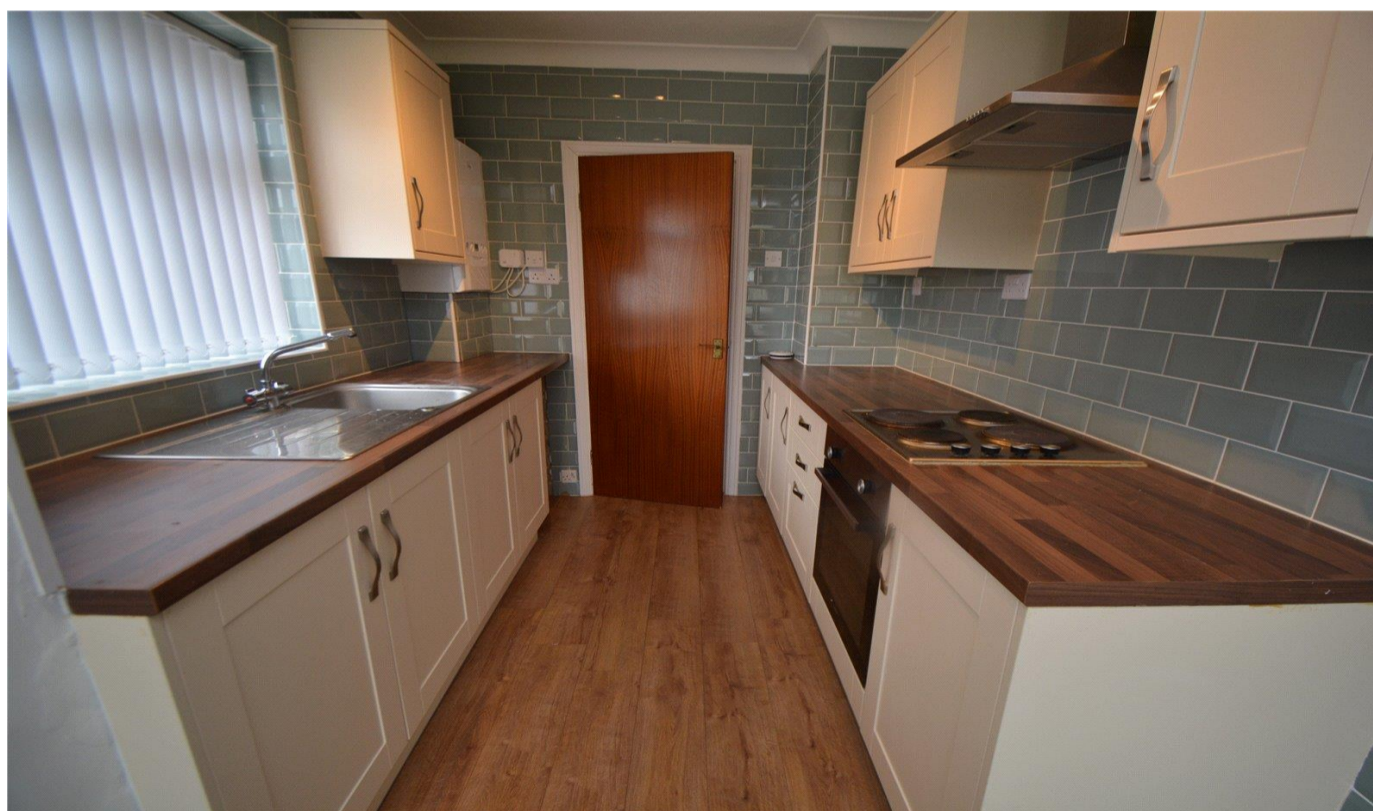

- ✓ Semi Detached Bungalow.
- ✓ 2 Bedrooms.
- ✓ 2 Reception Rooms.
- ✓ Fitted Kitchen.
- ✓ Gas Central Heating.
- ✓ UPVc Double Glazing.
- ✓ Garage and Gardens.
- ✓ Extended To Rear.

Asking Price £249,950

Harris Shields Collection

Harris Shields Collection, 14 Promenade, Bridlington East Yorkshire, YO15 2PX

01262 601704

estateagents@harris-shieldscollection.uk

<https://harris-shieldscollection.uk/>

Description

Semi Detached Bungalow Overlooking Golf Course....

Harris Shields Collection are delighted to bring to the market this semi detached bungalow which benefits from Gas Central Heating and UPVc Double Glazing and briefly comprises: Hallway, Living Room, 2 Bedrooms (one with en-suite Shower Room /WC) extended Kitchen / Diner and fully tiled Bathroom / WC.

Externally there is a Car Drive and Garage plus an enclosed rear Garden which enjoys views over Belvedere Golf Course. The property is located on the south side of Bridlington, in a much sought after area which leads to the golf course - our stunning south beach is only a stone's throw away. The harbour and town centre are located approximately half a mile away. Offered with NO ONWARD CHAIN this is, in our opinion, a great retirement proposition and viewing is highly recommended!

Harris Shields Collection estate agents have been proudly serving Bridlington for more than 70 years.

Additional Information

Council tax band C

Opening doors
for over 60 years

Harris Shields
Collection