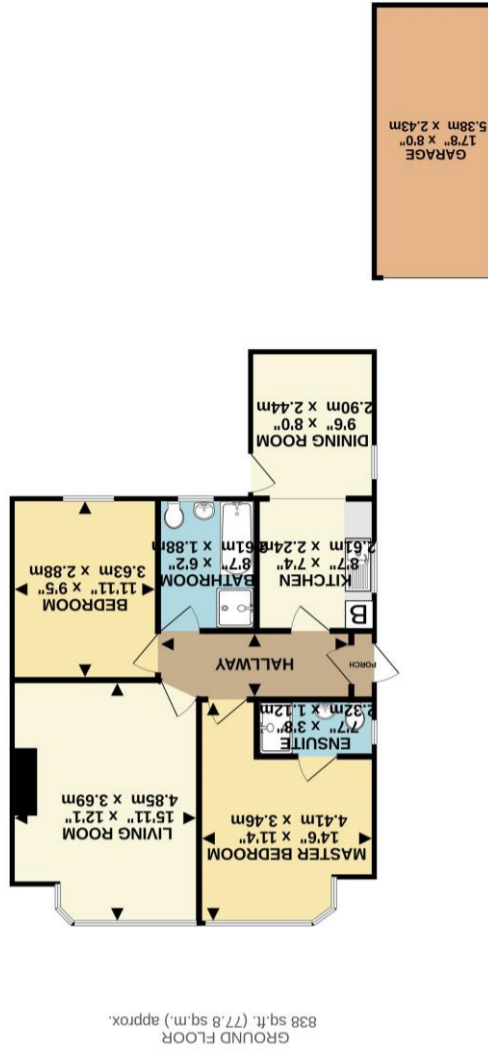

42 Belvedere Road, Bridlington, East Yorkshire,
YO15 3NA

Harris Shields
Collection